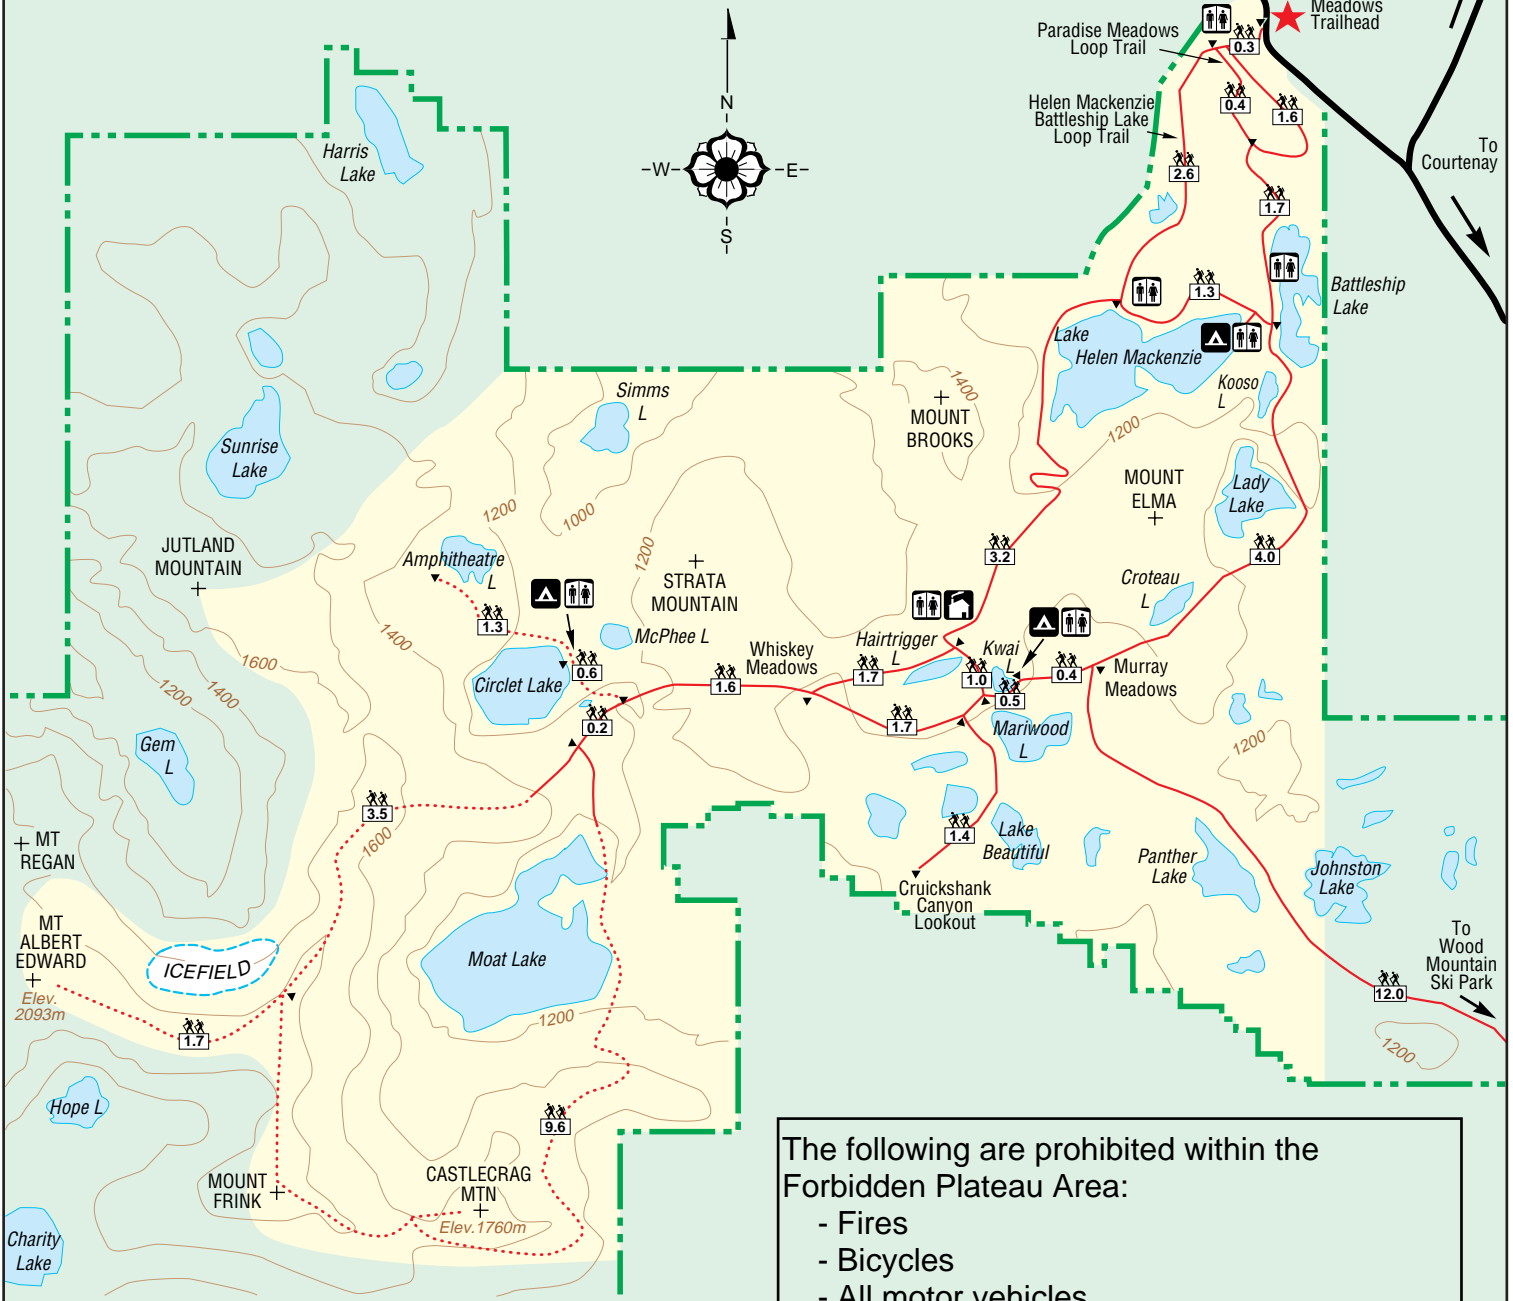

Strathcona

Forbidden Plateau

PROVINCIAL PARK

BC Parks: <http://wlapwww.gov.bc.ca/bcparks>

Information contained on this page is subject to change without notice. Use at your own risk. For current accurate information please contact BC Parks at <http://wlapwww.gov.bc.ca/bcparks>. Mt. Washington Ski Resort Ltd. does not have jurisdiction over any activities or facilities within Strathcona Park and does not accept any liability for loss or personal injury.

The following are prohibited within the Forbidden Plateau Area:

- Fires
- Bicycles
- All motor vehicles

Map Legend			
	Backcountry Camping Fee Collection Zone		Ranger Station
	Backcountry Camping Fee Collection Station		Hiking Distance (in kilometres)
	Toilet		Trail
	Parking		Route
	Camping		Park Boundary